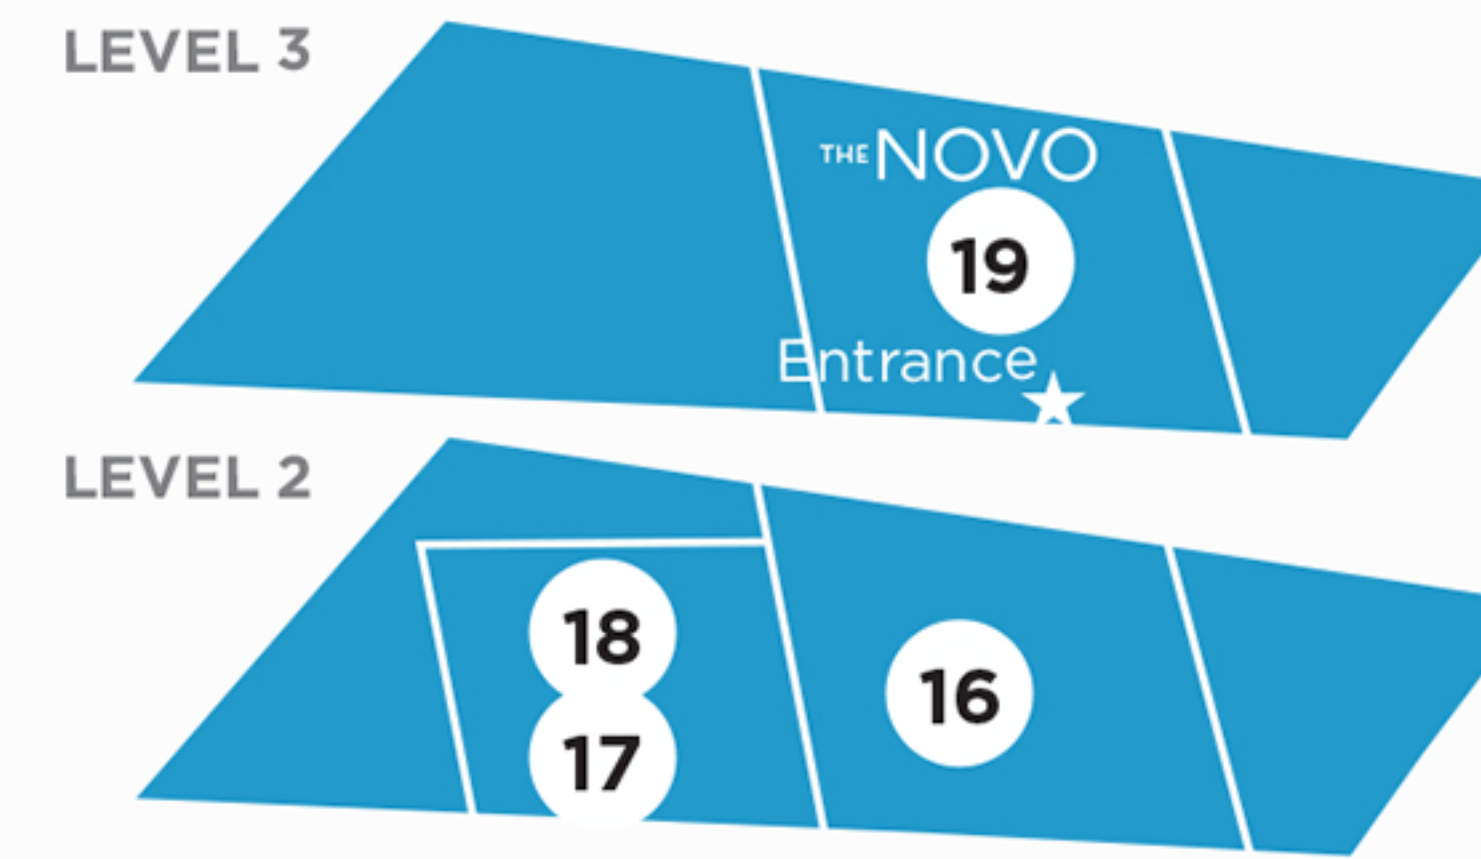

THE MOST ENTERTAINING PLACE ON THE PLANET.

JAMES M WOOD BLVD.

GEORGIA ST.

FRANCISCO ST.

COTTAGE PL.

UPPER LEVELS

OLYMPIC BLVD.

OLYMPIC BLVD.

1 REGAL L.A. LIVE
A Barco Innovation Center

Box Office

JW Marriott Ballrooms

2, 3, 4, 5, 6, 7, 8, 9, 10

THE RITZ-CARLTON LOS ANGELES

JW MARRIOTT LOS ANGELES L.A. LIVE

EAST GARAGE ENTRANCE

13, 14, 15, 16, 17, 18, 19, 20, 21, 22, 23, 24, 25, 26, 27, 28, 29, 30

AEG Lobby Entrance

EAST PASEO

EAST GARAGE

The GRAMMY Museum®
The Novo VIP/
The Terrace at L.A. LIVE Entrance

WEST RD.

WEST PASEO

33 West Garage/
Event Deck (Top Level)

Dog Park

31, 32

MICROSOFT THEATER

Main Entrance

Box Office

VIP Entrance

ATM

XBOX PLAZA

CHICK HEARN COURT